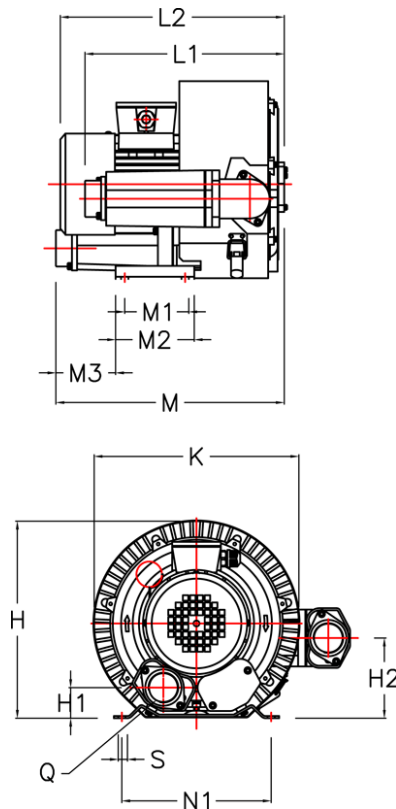

Data Sheet

Article number: 2761645555021

Description: KLEEblower KB6455 5,5/6,3 kW
3x400/690V 50/60Hz double stage

Measures

H = 416.5	M2 = 180
H1 = 98	M3 = 252
H2 = 158	N1 = 290
K = 424	Noise level dB 50/60Hz = 75/79
L1 = 380	Q = 2-PF 2" (NPT 2")
L2 = 618	S = 4 x Ø15
M = 598	
M1 = 140	